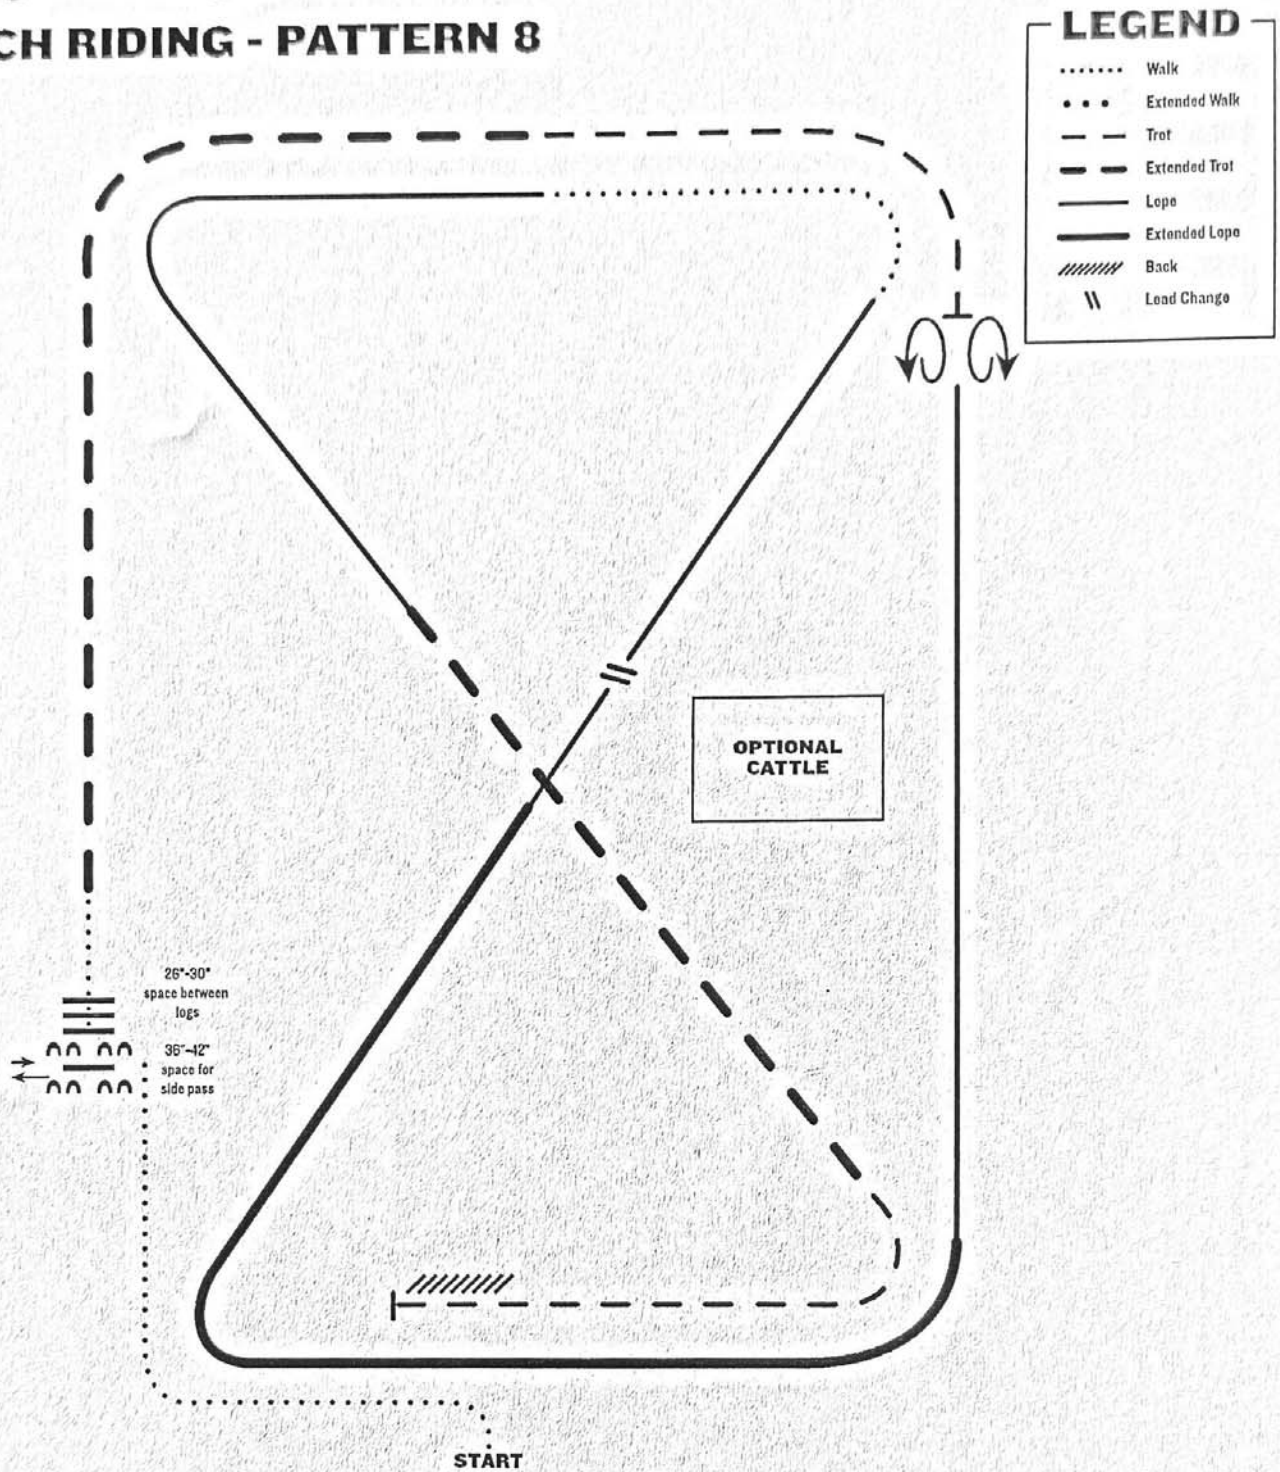

# Gevorderd

## RANCH RIDING - PATTERN 8

1. Walk
2. Side pass left across first log, side pass 1/2 way to right
3. Walk over logs
4. Extended trot
5. Trot
6. Stop, 360° turn each direction (either direction 1st) (L-R or R-L)
7. Lope right lead
8. Extended lope right lead
9. Collect lope, change leads (simple or flying), continue lope left lead
10. Walk
11. Lope left lead
12. Extended trot
13. Trot
14. Stop and back

Note: The drawn description of this pattern is only intended for the general depiction of the pattern. Exhibitors should utilize the arena space to best exhibit their horses.