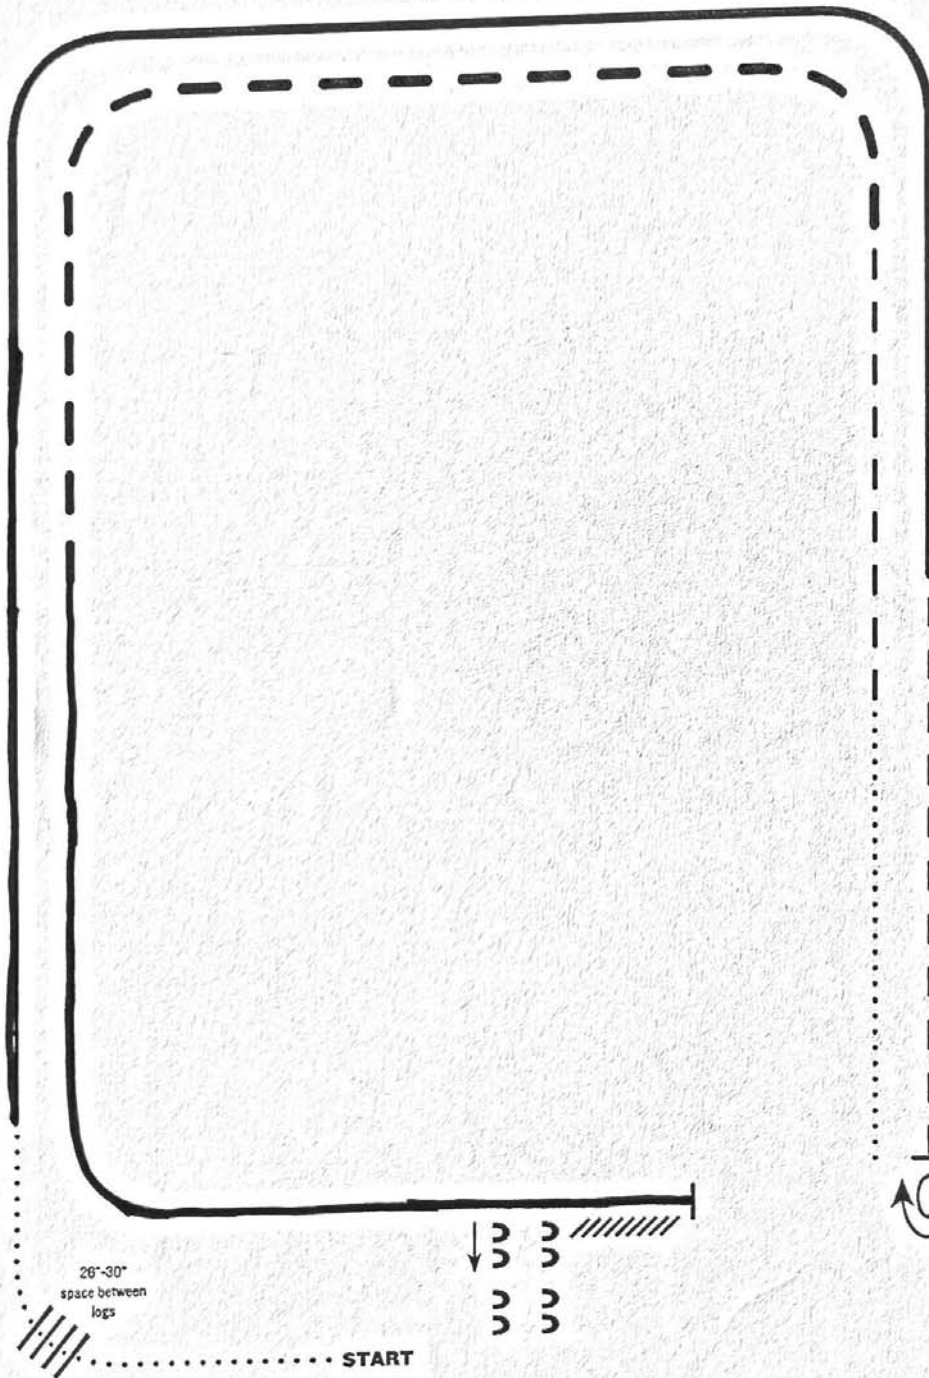

Beginner

RANCH RIDING - PATTERN 6

LEGEND

.....	Walk
...	Extended Walk
- - -	Trot
- - -	Extended Trot
—	Lope
—	Extended Lope
////	Back
∞	Lead Change

1. Walk
2. Walk over logs
3. Lope right lead
4. ~~Extended lope right lead~~
5. Trot
6. Stop, 1/2 turn right
7. Walk
8. Trot
9. Extended trot
10. Lope left lead
11. Stop and back
12. Side pass right

Note: The drawn description of this pattern is only intended for the general depiction of the pattern. Exhibitors should utilize the arena space to best exhibit their horses.